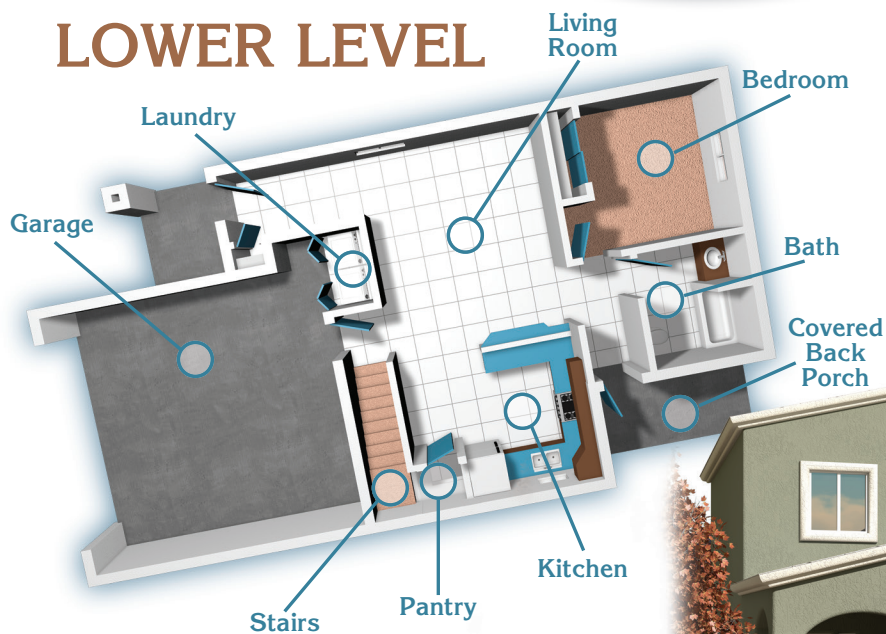

CROSSING POINT

LOWER LEVEL

Murano

1425 Square Feet

UPPER LEVEL

Renderings and floor plans are artists' conceptions only. Actual construction may vary. Plans, prices, options and features are subject to change without notice. Square footage and dimensions are approximate. First West Properties Corporation, Broker • 520-458-1666 • 1700 S. Highway 92, Ste. E-100 • Sierra Vista, Arizona • www.CrossingPointHomes.com