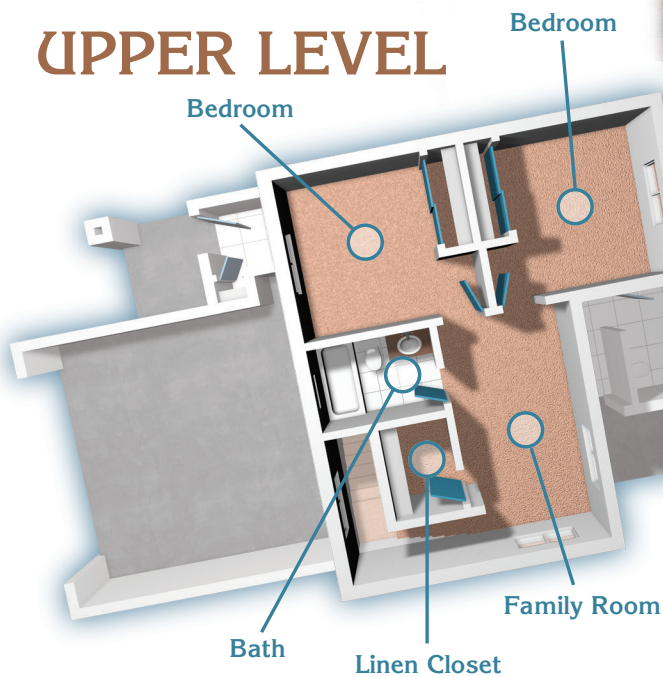

CROSSING POINT

LOWER LEVEL

Murano

1425 Square Feet

UPPER LEVEL

Renderings and floor plans are artists' conceptions only. Actual construction may vary. Plans, prices, options and features are subject to change without notice. Square footage and dimensions are approximate. First West Properties Corporation, Broker • 520-458-1666 • 1700 S. Highway 92, Ste. E-100 • Sierra Vista, Arizona • www.CrossingPointHomes.com