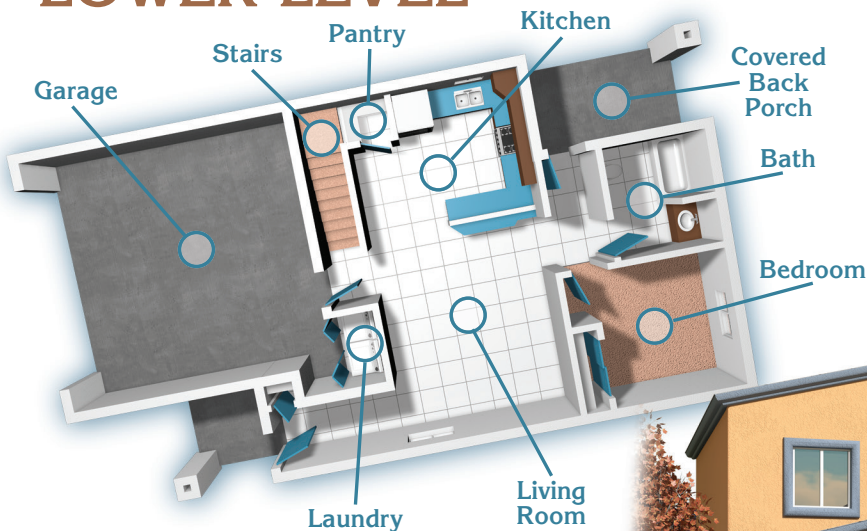

CROSSING POINT

LOWER LEVEL

Verona

1602 Square Feet

UPPER LEVEL

Renderings and floor plans are artists' conceptions only. Actual construction may vary. Plans, prices, options and features are subject to change without notice. Square footage and dimensions are approximate. First West Properties Corporation, Broker • 520-458-1666 • 1700 S. Highway 92, Ste. E-100 • Sierra Vista, Arizona • www.CrossingPointHomes.com