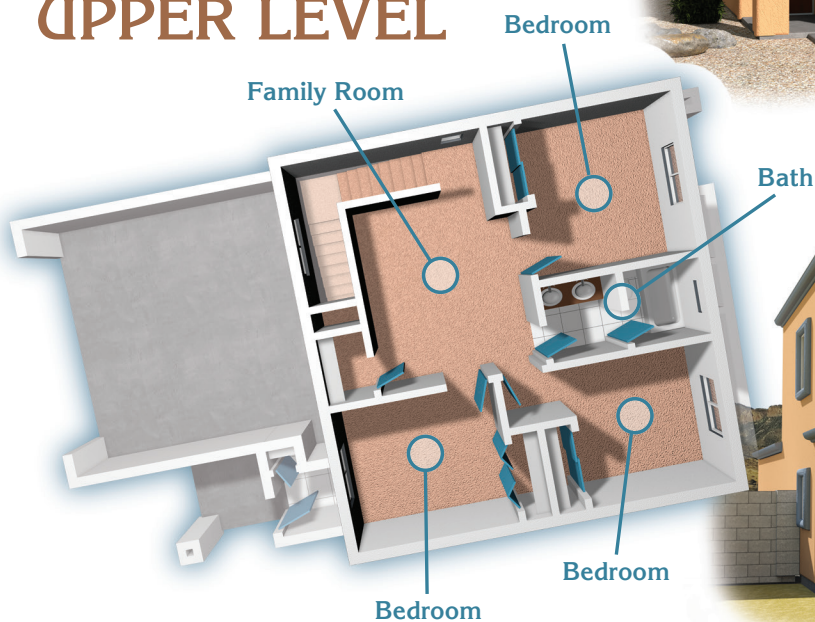

CROSSING POINT

LOWER LEVEL

Verona

1602 Square Feet

UPPER LEVEL

Renderings and floor plans are artists' conceptions only. Actual construction may vary. Plans, prices, options and features are subject to change without notice. Square footage and dimensions are approximate. First West Properties Corporation, Broker • 520-458-1666 • 1700 S. Highway 92, Ste. E-100 • Sierra Vista, Arizona • www.CrossingPointHomes.com